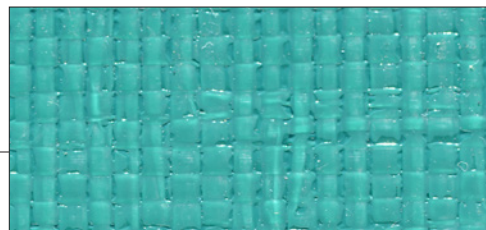

### Canvacon 7000

High quality UV stabilized Polyethylene fabric designed for medium to heavy duty industrial and agricultural tarpaulins.  
306gsm Polyethylene Limited Warranty 3 years